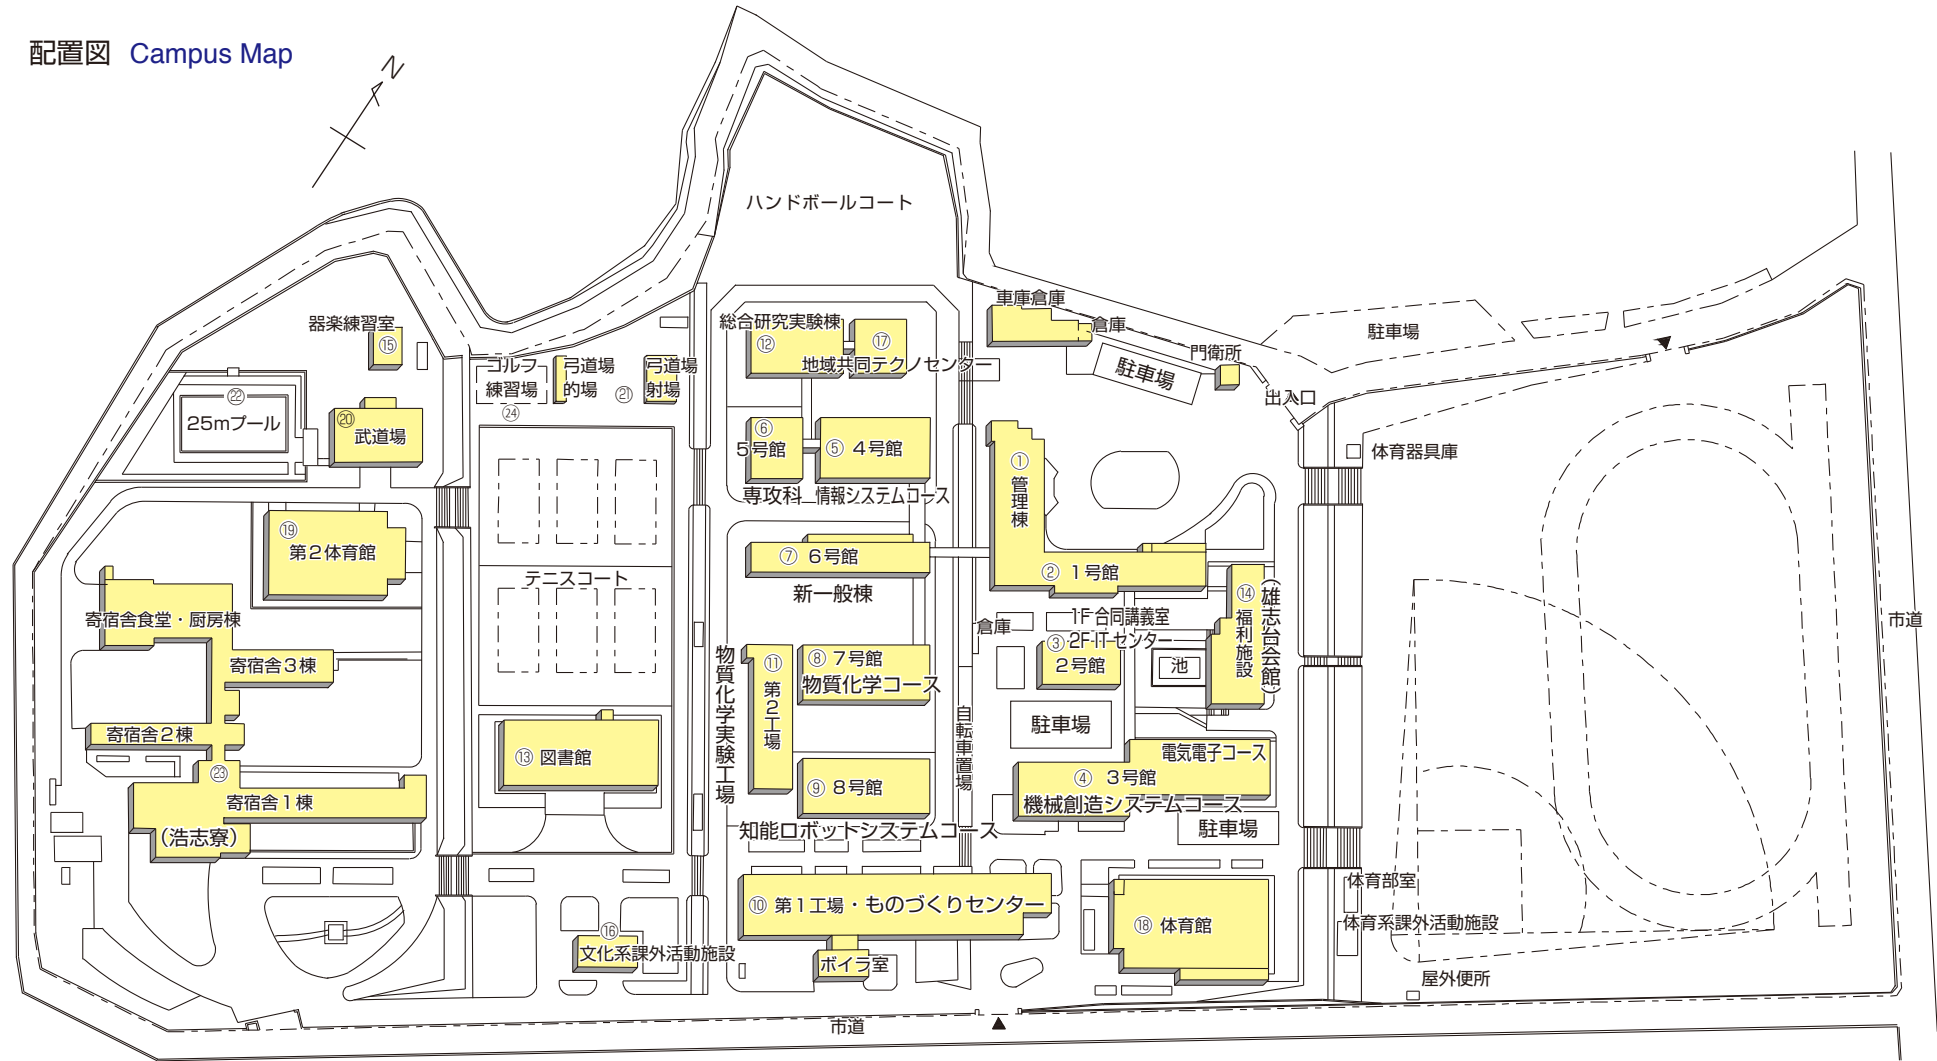

配置図 Campus Map

- | | | | |
|--|---|---|------------------------|
| ① Administration Office Building | ⑧ Building No.7 | ⑬ Cultural Extracurricular Activities House | ⑳ Dormitories |
| ② Building No.1 | ⑨ Building No.8 | ⑭ Welfare Facility for Students and Staff | ㉑ Golf Training Center |
| ③ Building No.2 Lecture Room (1F) & IT Center | ⑩ The first factory | ⑮ Instrument Music Training House | |
| ④ Building No.3 | ⑪ The second factory | | |
| ⑤ Building No.4 | ⑫ Comprehensive Research Center | | |
| ⑥ Building No.5 | ⑬ Library | | |
| ⑦ Building No.6 | ⑭ Welfare Facility for Students and Staff | | |
| | ⑮ Instrument Music Training House | | |
| | ⑯ Cooperative Technology Center | | |
| | ⑰ Ist Gymnasium | | |
| | ⑱ 2nd Gymnasium | | |
| | ⑲ 2nd Gymnasium | | |
| | ⑳ Judo & Kendo Gymnasium | | |
| | ㉑ Kyudo (Japanese Archery) Gymnasium | | |
| | ㉒ Swimming Pool | | |